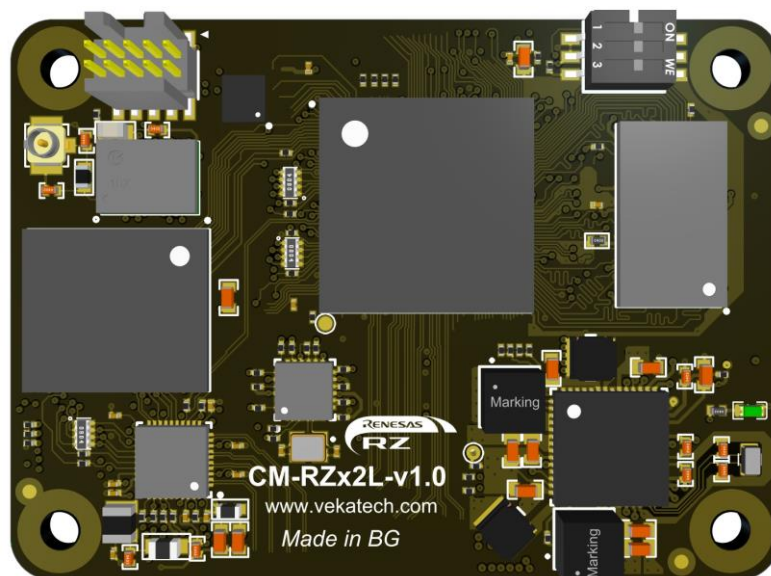

RZ Ecosystem Partner Solution VK-CM-RZ/G2LC

Solution Summary

VK-CM-RZ/G2LC is built for industrial use and is excellent solution for all kind of industrial, professional or hobby projects.

Features/Benefits

- Renesas RZ/G2LC 2x ArmCortex®-A55 @ 1.2GHz + Cortex®-M33
- RAM: 2GB DDR4, FLASH: 32MB QSPI & 32GB eMMC
- WiFi + BLE module (Type 1DX), 1x Gigabit PHY (RTL8211F)
- 1x JTAG connector

Diagrams/Graphics

PRELIMINARY