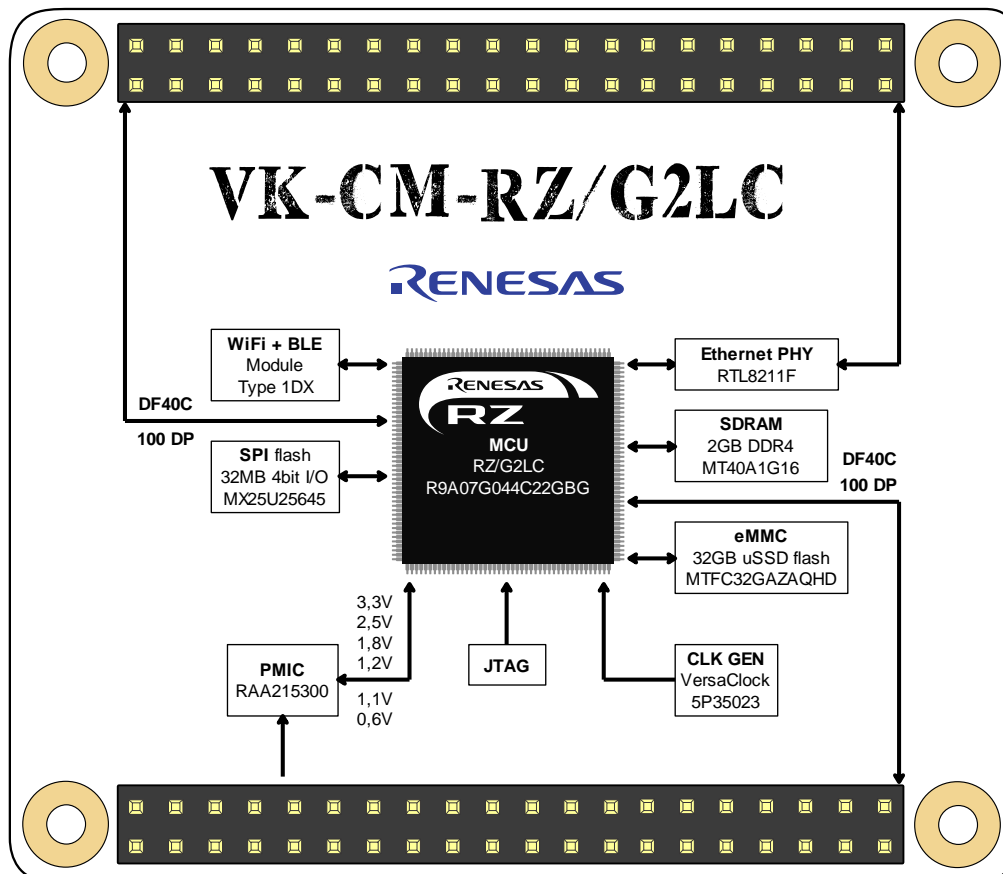

RZ Ecosystem Partner Solution VK-CM-RZ/G2LC

Solution Summary

VK-CM-RZ/G2LC is built for industrial use and is excellent solution for all kind of industrial, professional or hobby projects.

Features/Benefits

- Renesas RZ/G2LC 2x ArmCortex®-A55 @ 1.2GHz + Cortex®-M33
- RAM: 2GB DDR4, FLASH: 32MB QSPI & 32GB eMMC
- WiFi + BLE module (Type 1DX), 1x Gigabit PHY (RTL8211F)
- 1x JTAG connector

Diagrams/Graphics

PRELIMINARY

Target Markets and Applications

- Smart Home
- Home Automation
- Industrial Automation
- Robotics
- IoT Applications
- Computer Vision

www.vekatech.com/products/VK-CM-RZG2LC

PRELIMINARY

Learn more:

www.vekatech.com/products/VK-CM-RZG2LC